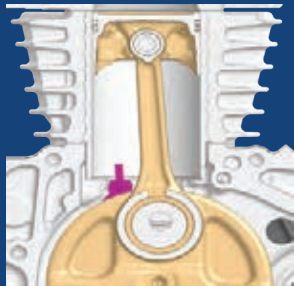

Friction Reduction

Piston cooling jet, offset cylinder, and rocker roller arm work together to minimize friction and maintain ideal engine temperature.